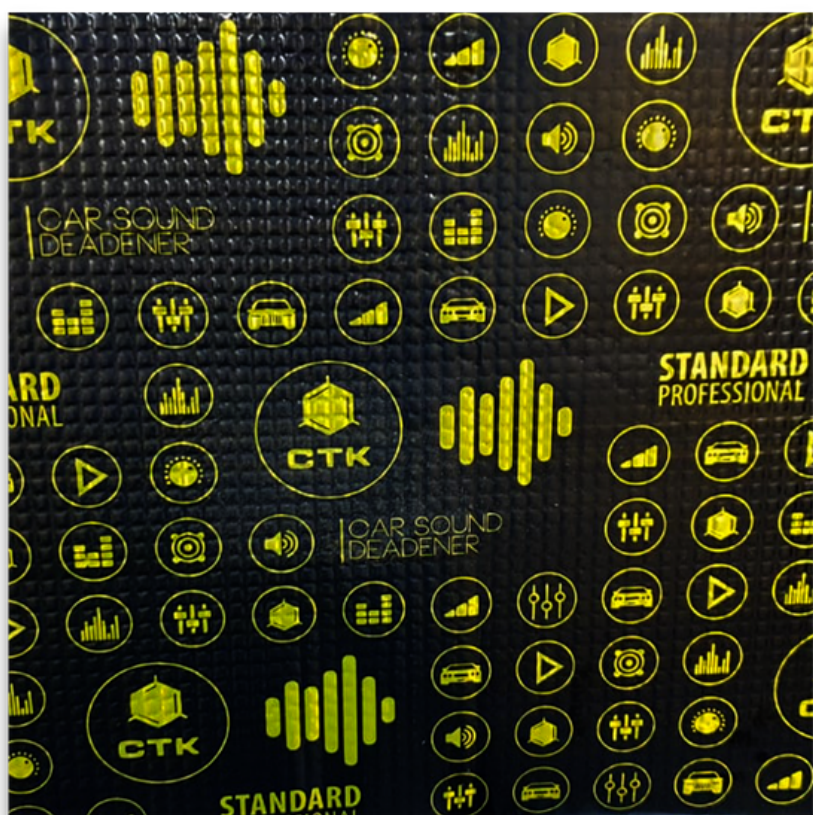

**CTK CLASSIC**

**MRP**  
₹ 21990/-

**THICKNESS**  
**2.0MM**  
**200 MICRONS**

- Increases life of the car.
- Vibration Absorbant.
- Outside Noise Cancellation.
- Avoids Rust in the Car.

**CTK BLACK**

**CTK ROSE GOLD**